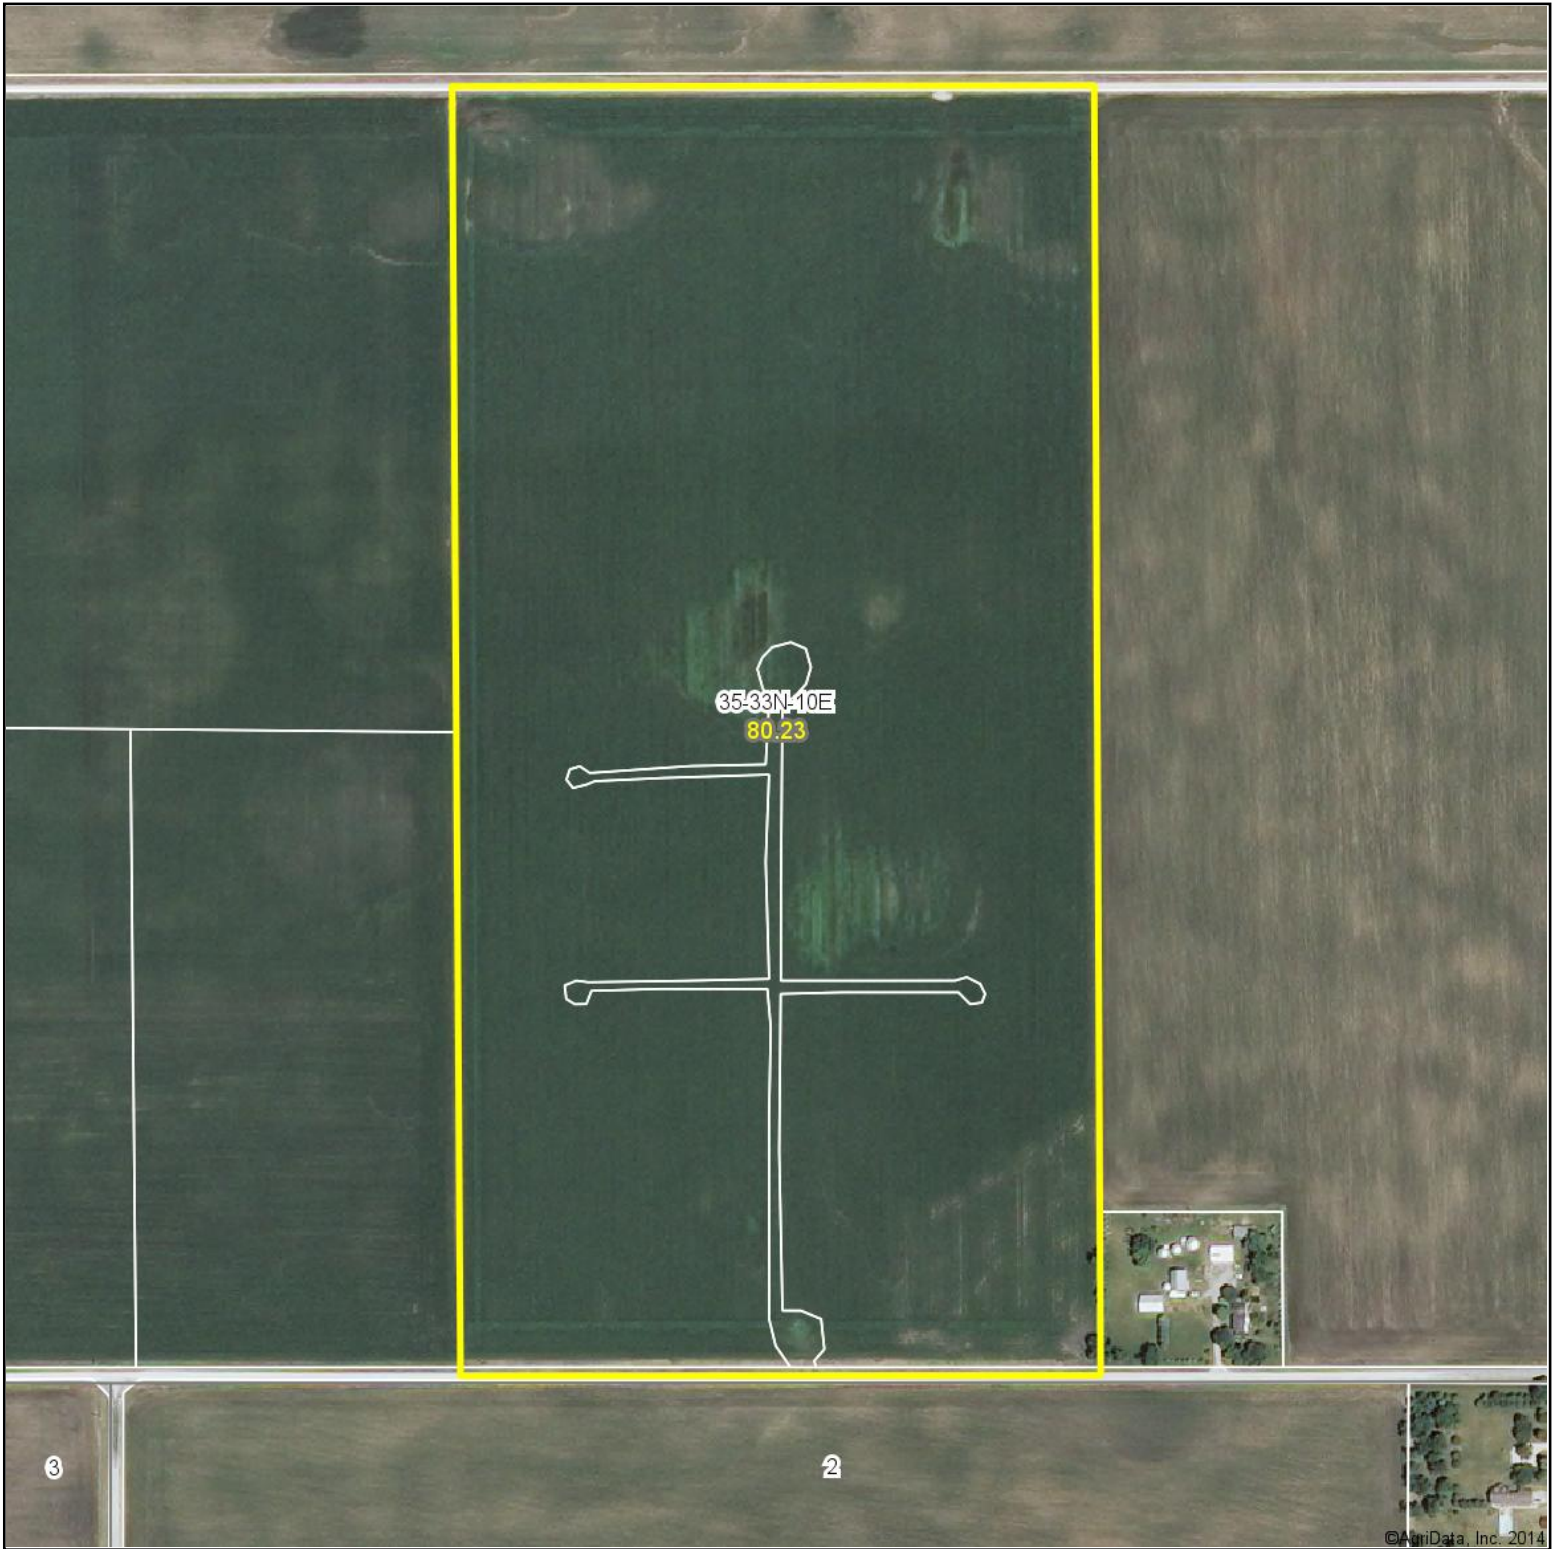

Aerial Map

© AgriData, Inc. 2014

map center: 41° 17' 43.79, 88° 2' 50.56

scale: 5216

5/13/2014

35-33N-10E
Will County
Illinois

Maps Provided By:

CUSTOMIZED ONLINE MAPPING
© AgriData, Inc. 2014 www.AgriDataInc.com